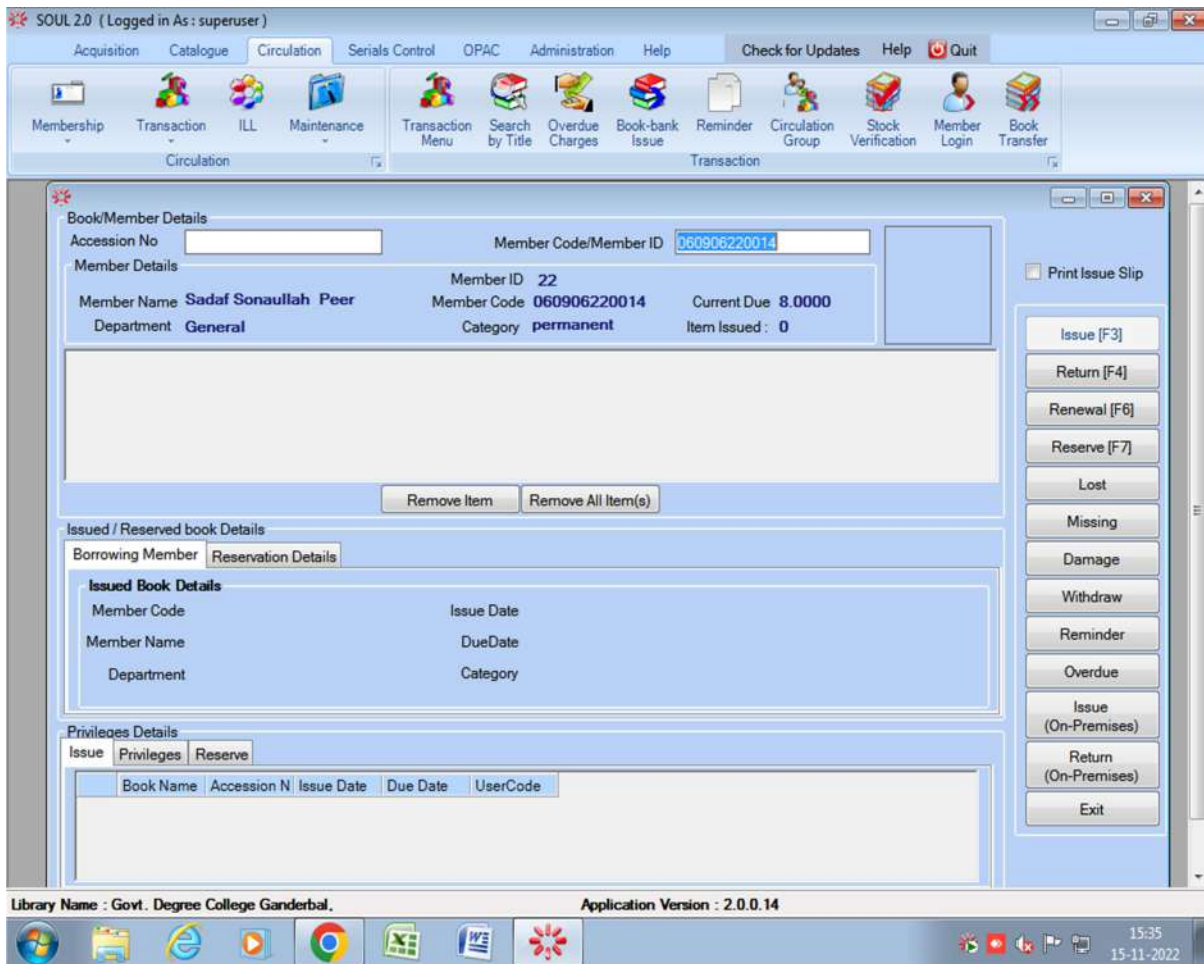

LIBRARY INFRASTRUCTURE

SOUL (ILMS)

CIRCULATION

INDICATION OF
COMPLETE LIBRARY
AUTOMATION
BY SOCIETY MEMBERS
1997-2000
LIBRARY
1997-2000